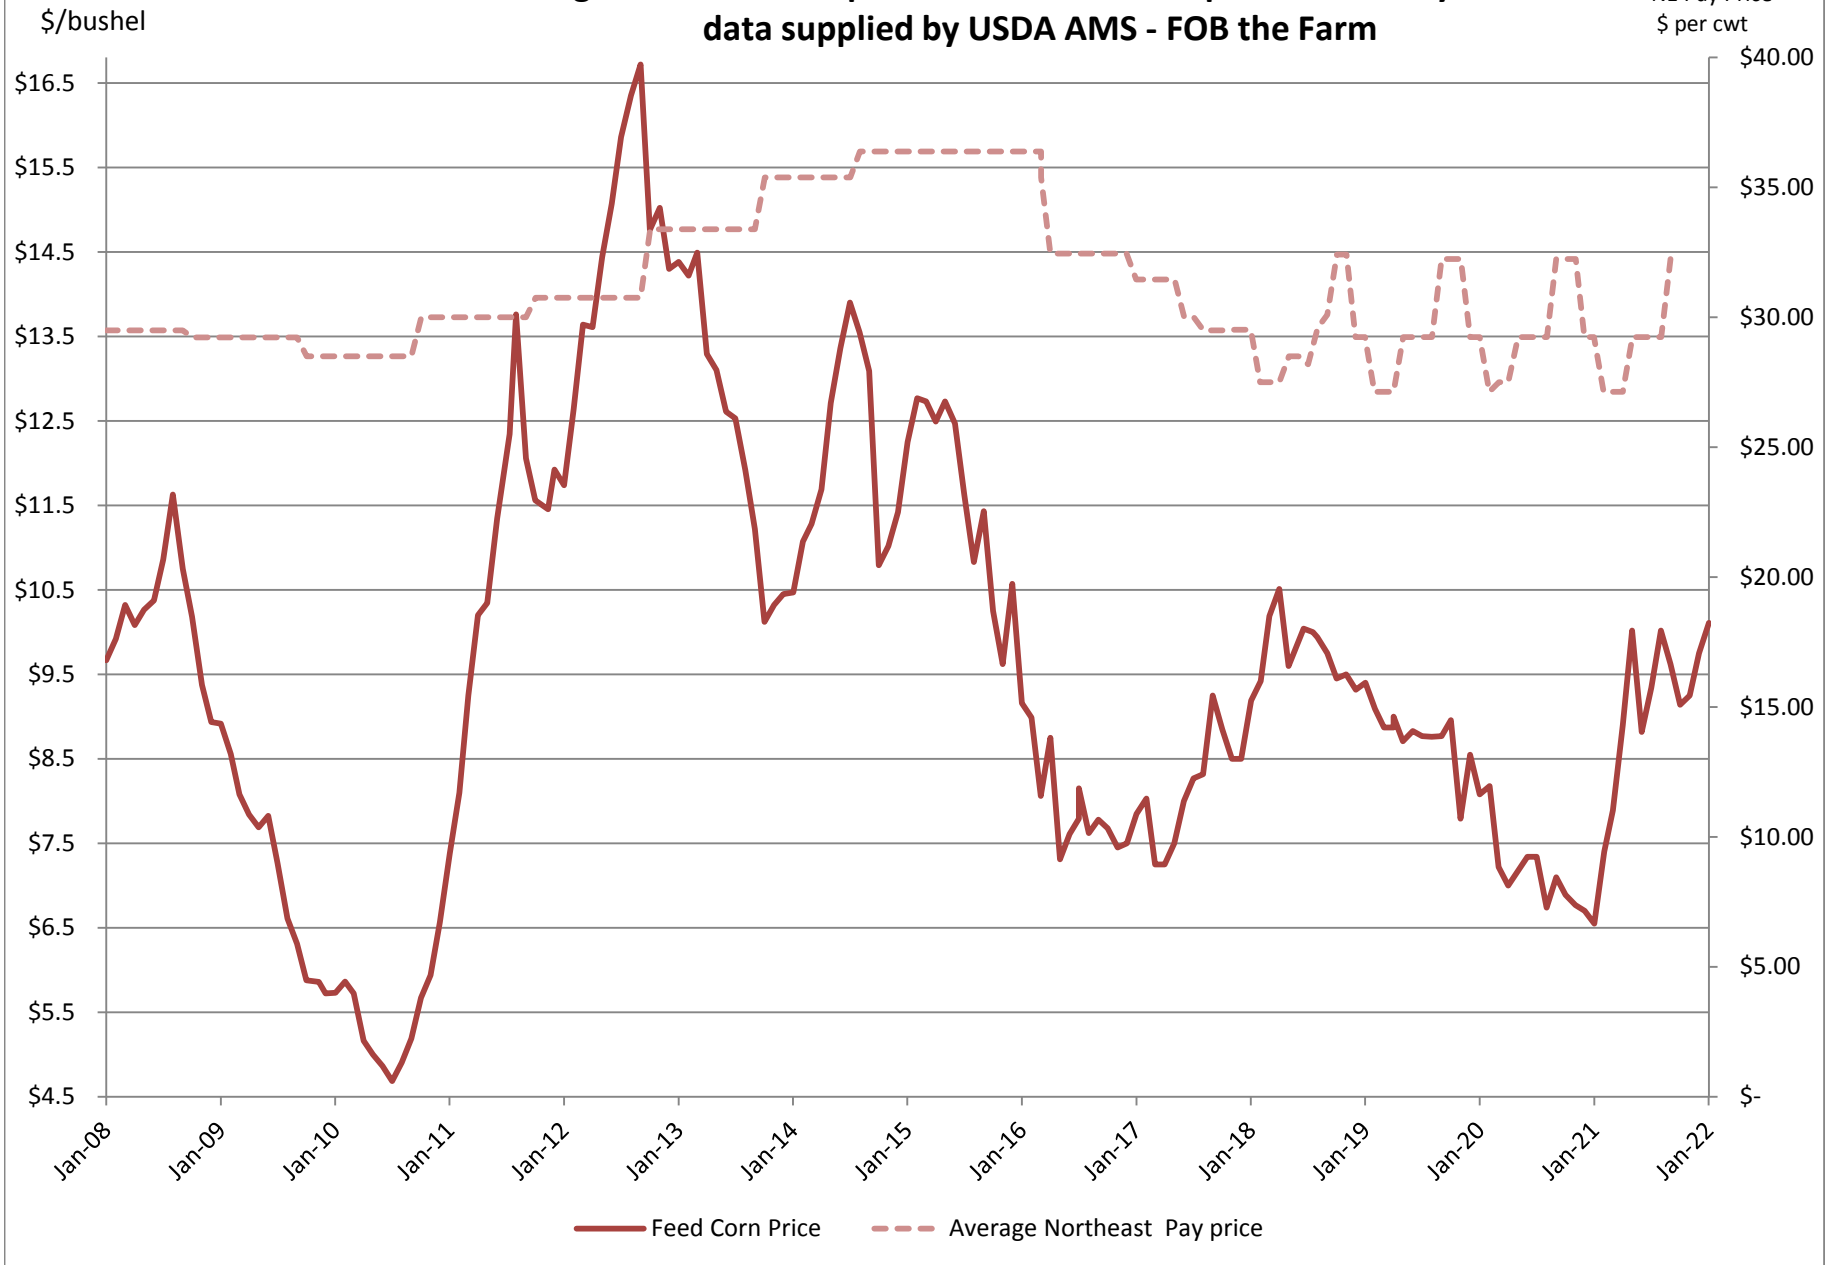

Organic Corn Price Spread 2008 - 2022 Compared to NE Pay Price data supplied by USDA AMS - FOB the Farm

Organic Feed Soybeans Price Spread in 2008-2022 - USDA Market News Data - FOB Farm

\$/bushel