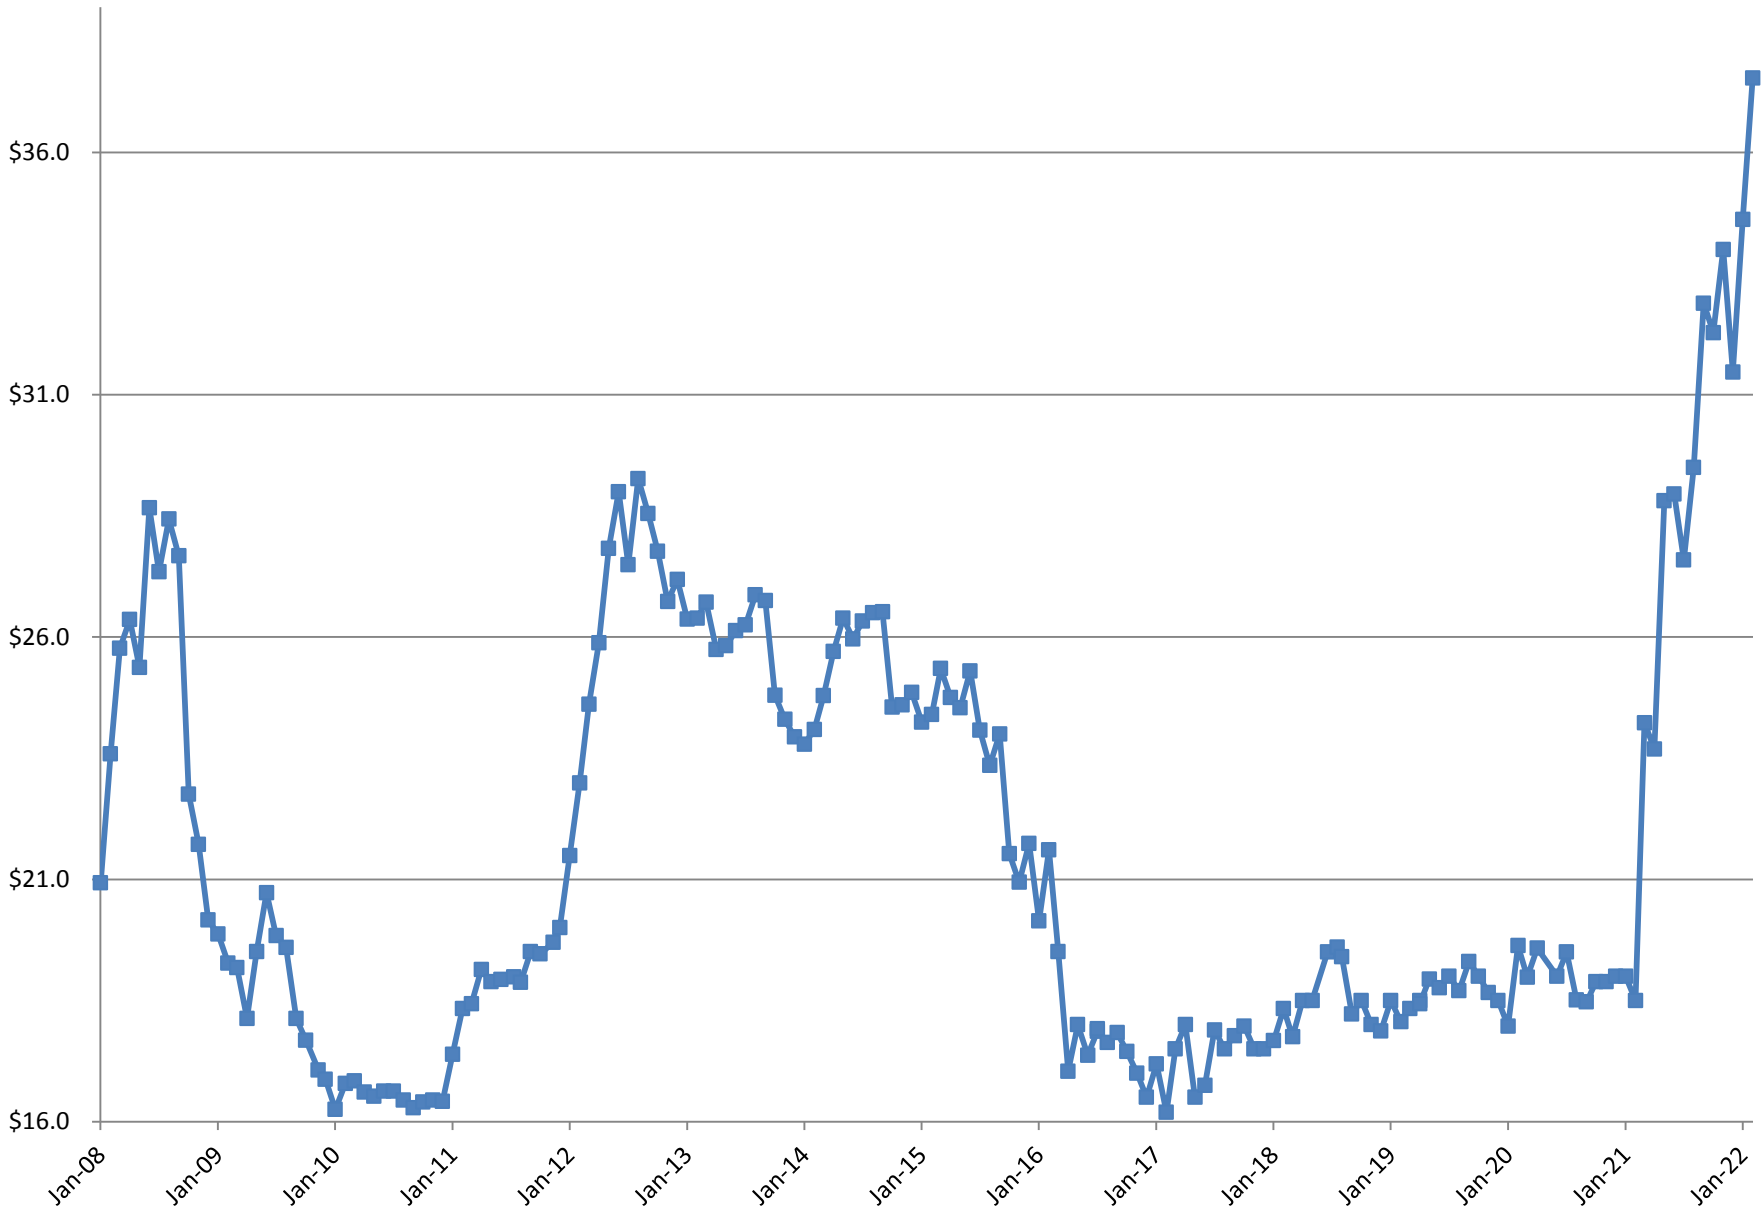

Organic Feed Soybeans Price Spread in 2008-2022 - USDA Market News Data - FOB Farm

\$/bushel

Organic Corn Price Spread 2008 - 2022 Compared to NE Pay Price data supplied by USDA AMS - FOB the Farm