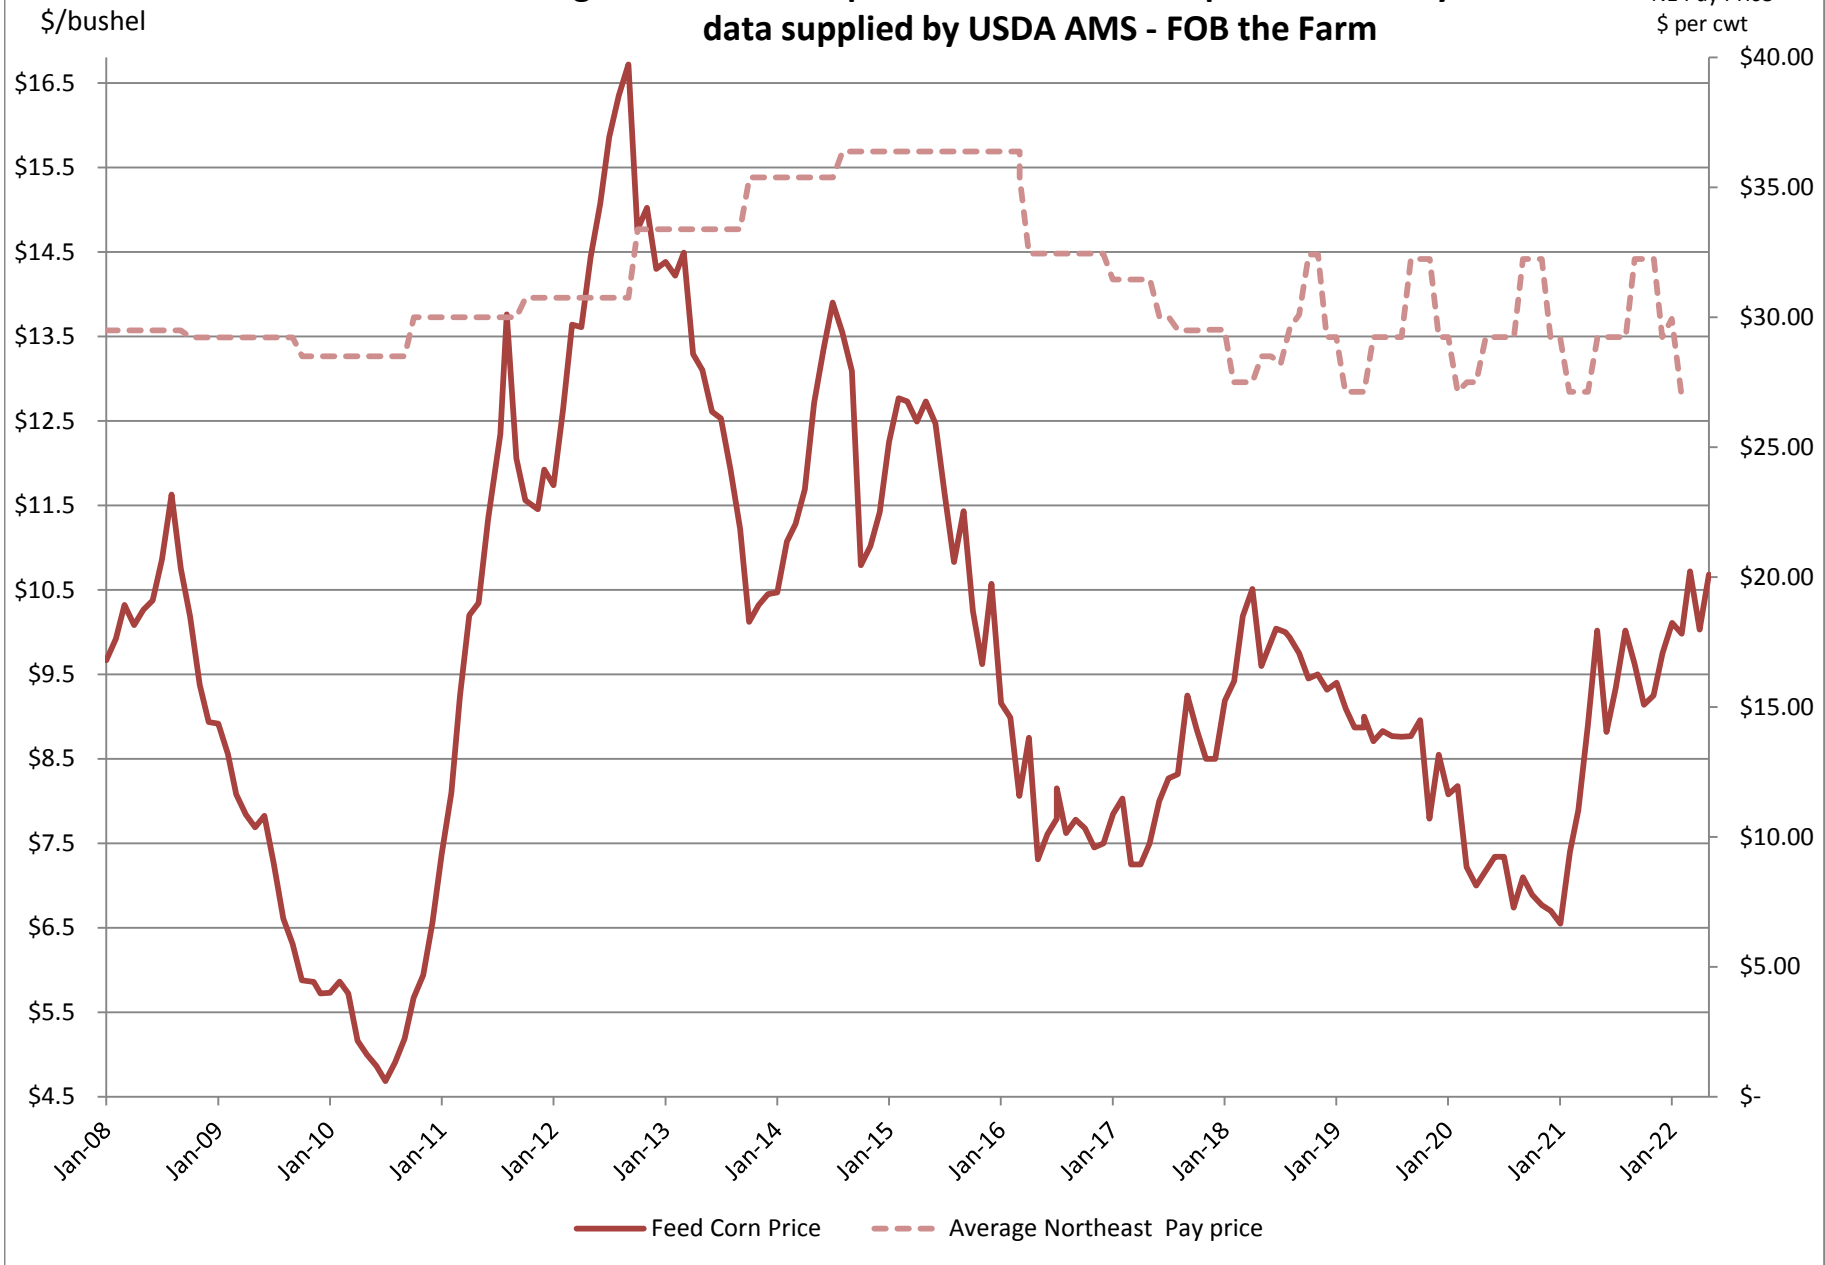

Organic Corn Price Spread 2008 - 2022 Compared to NE Pay Price data supplied by USDA AMS - FOB the Farm

Organic Feed Soybeans Price Spread in 2008-2022 - USDA Market News Data - FOB Farm

\$/bushel