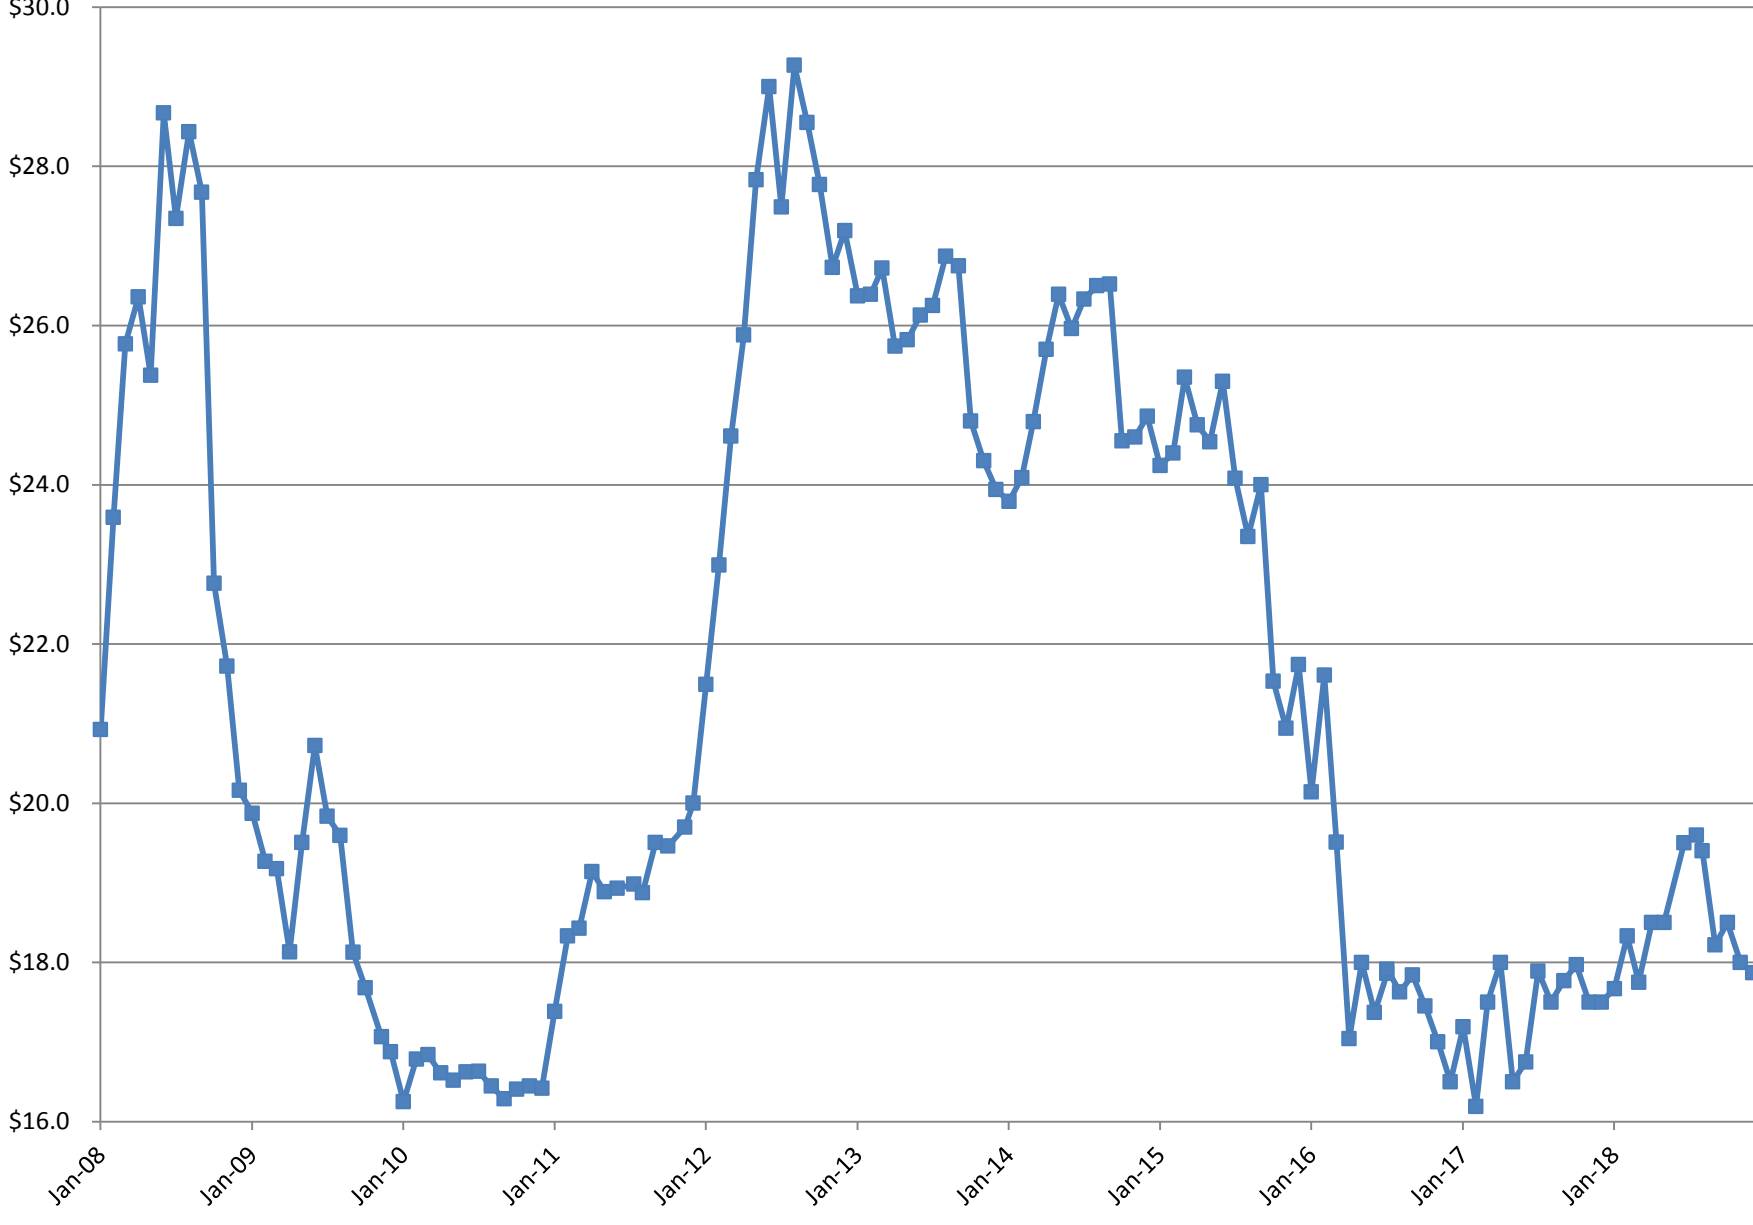

Organic Feed Soybeans Price Spread in 2008-2018 - USDA Market News Data - FOB Farm

\$/bushel
\$30.0

Organic Corn Price Spread 2008 - 2018 Compared to NE Pay Price data supplied by USDA AMS - FOB the Farm