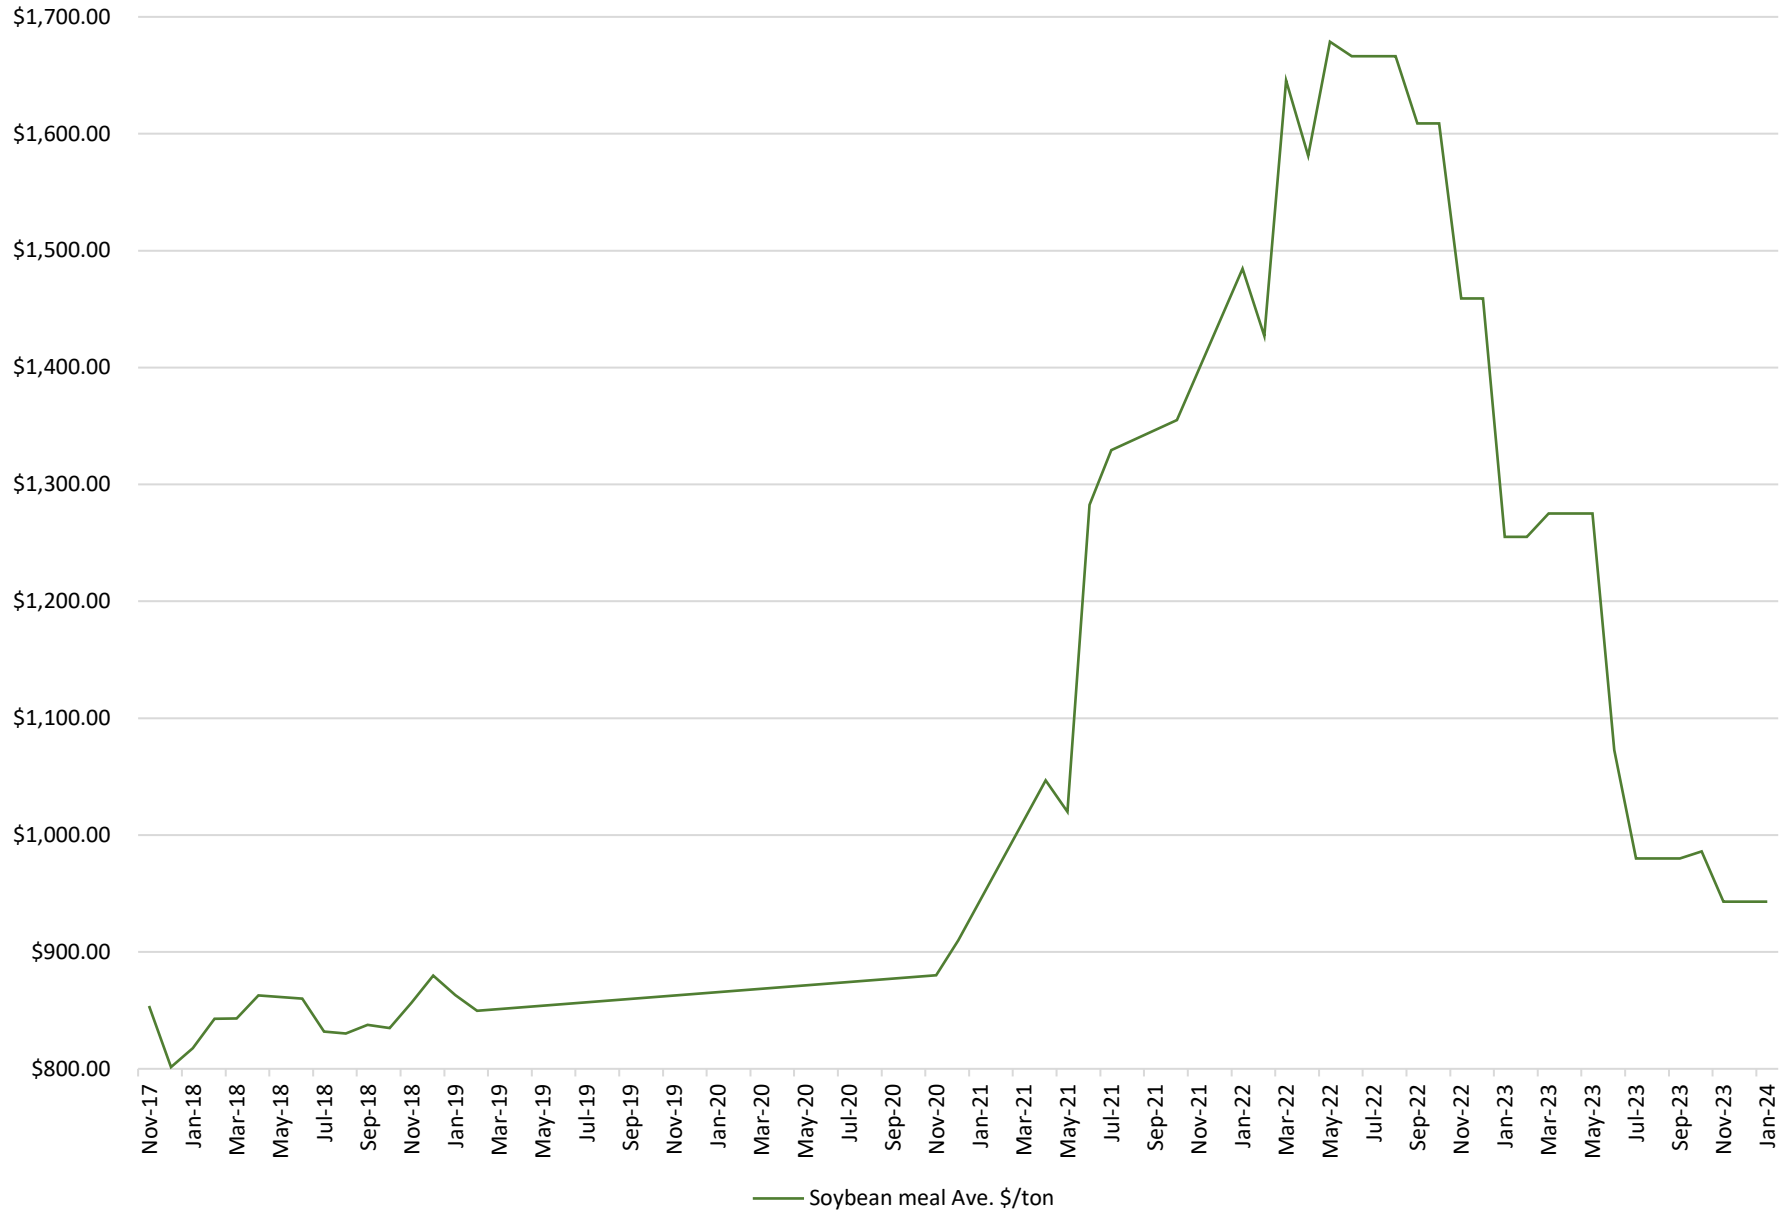

Organic Corn Price \$ per bushel 2008-2024 supplied by USDA AMS FOB the Farm and
FOB Elevator/Warehouse from 2023 onwards

\$/bushel

Organic Feed Corn \$/bushel

\$/Bushel

Organic Feed Soybean \$/bushel 2008-2023 -USDA Market News Data - FOB Farm and FOB Elevator/Warehouse from 2023 onwards

2017-2023 Soybean meal Ave. \$/ton delivered FOB dealer/warehouse - USDA AMS Data

USDA AMS Data Organic Hay Dollars per ton (Average/year)