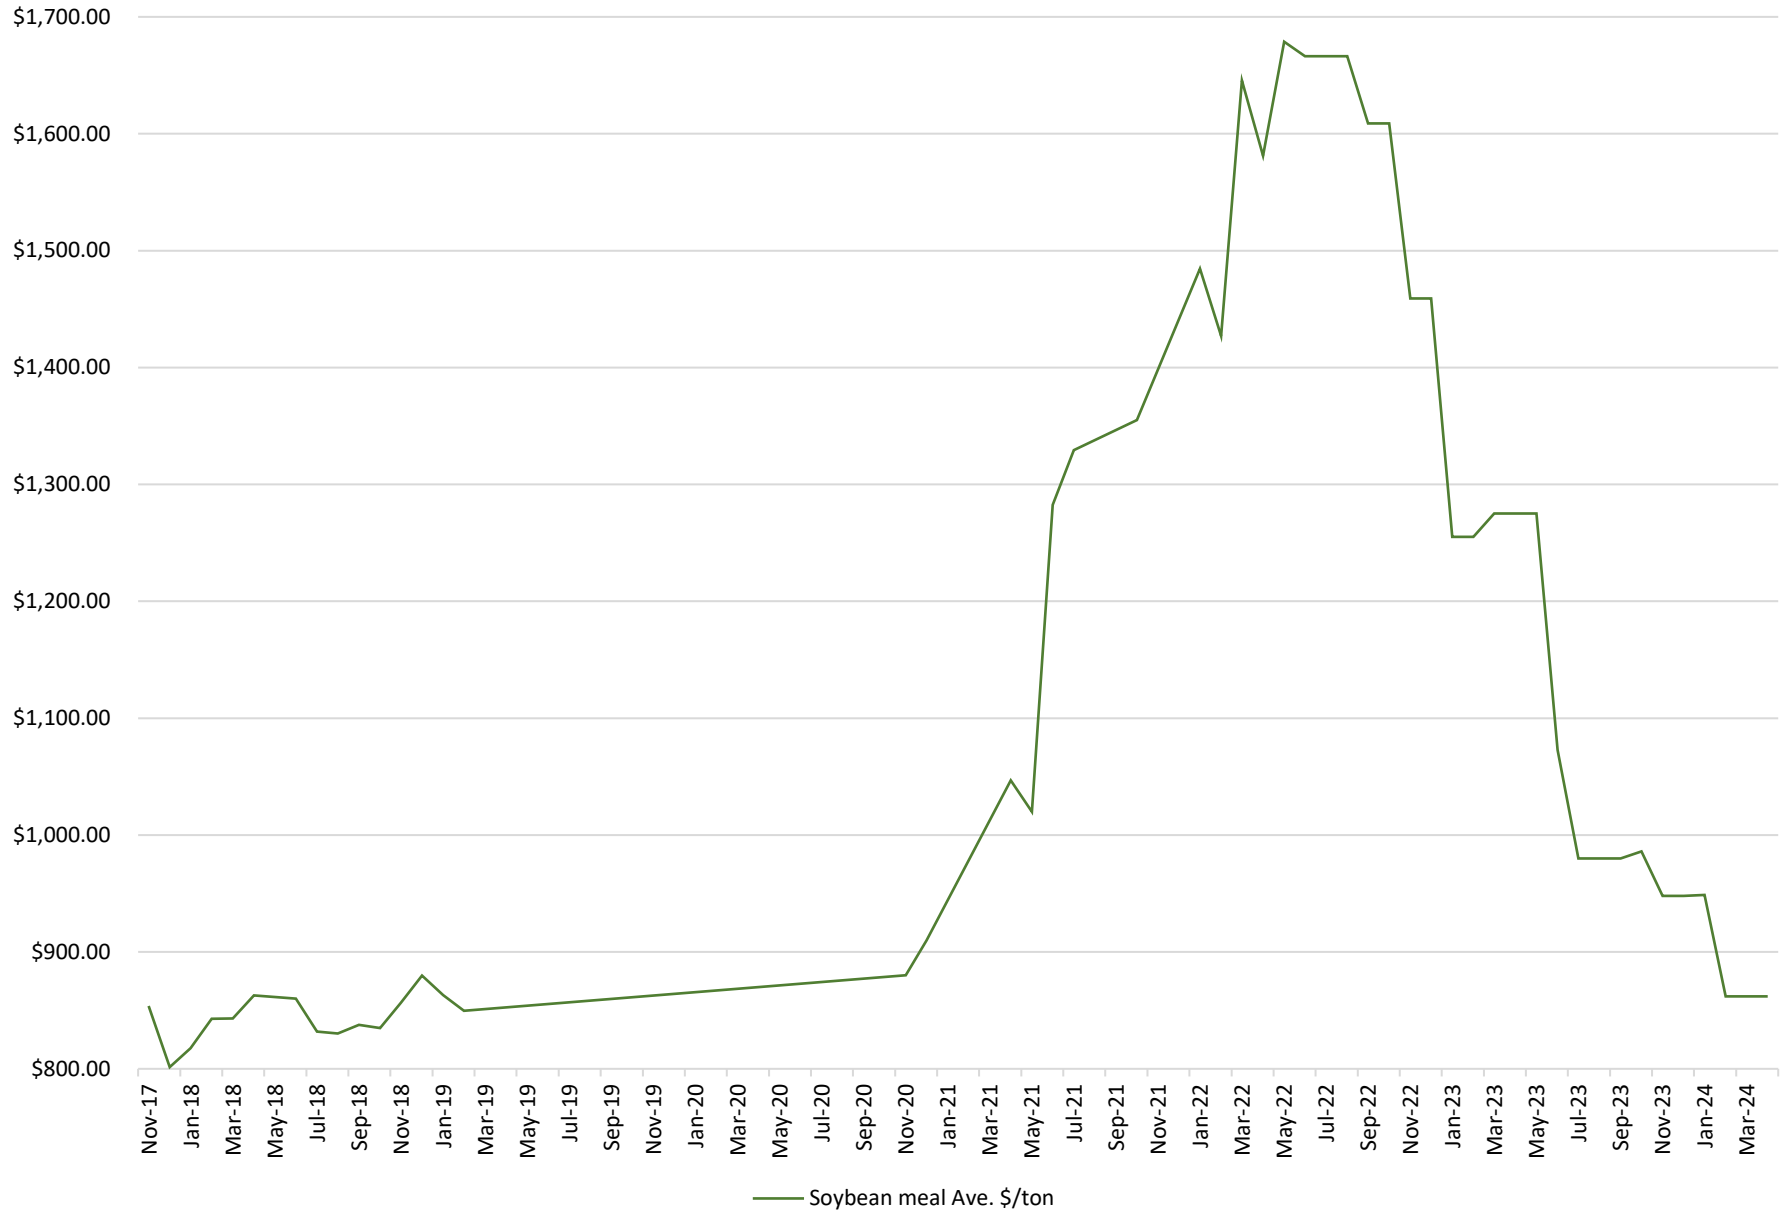

Organic Corn Price \$ per bushel 2008-2024 supplied by USDA AMS FOB the Farm and FOB Elevator/Warehouse from 2023 onwards

\$/Bushel

### Organic Feed Soybean \$/bushel 2008-2024 -USDA Market News Data - FOB Farm and FOB Elevator/Warehouse from 2023 onwards

2017-2023 Soybean meal Ave. \$/ton delivered FOB dealer/warehouse - USDA AMS Data