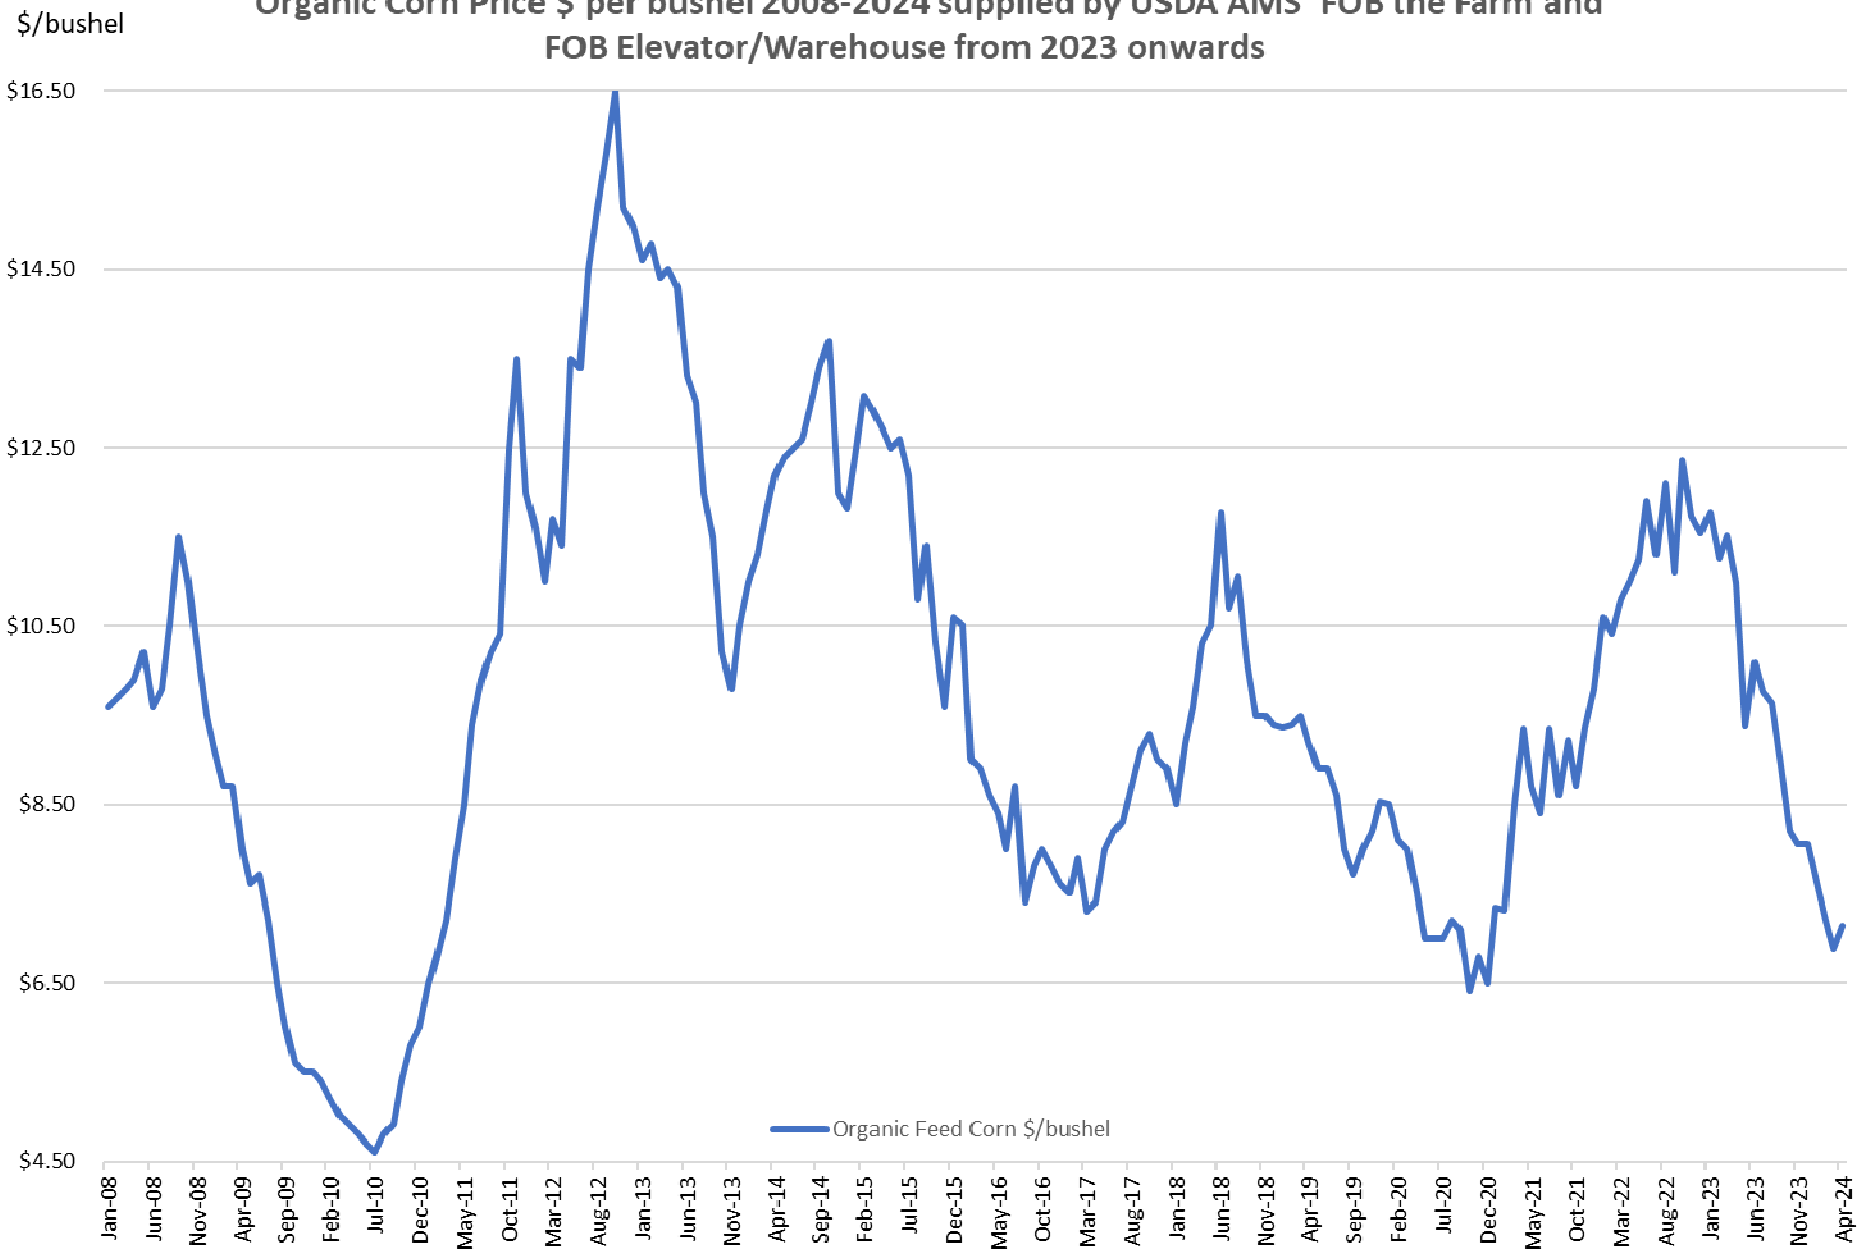

Organic Corn Price \$ per bushel 2008-2024 supplied by USDA AMS FOB the Farm and FOB Elevator/Warehouse from 2023 onwards

\$/Bushel

### Organic Feed Soybean \$/bushel 2008-2024 -USDA Market News Data - FOB Farm and FOB Elevator/Warehouse from 2023 onwards

2017-2023 Soybean meal Ave. \$/ton delivered FOB dealer/warehouse - USDA AMS Data