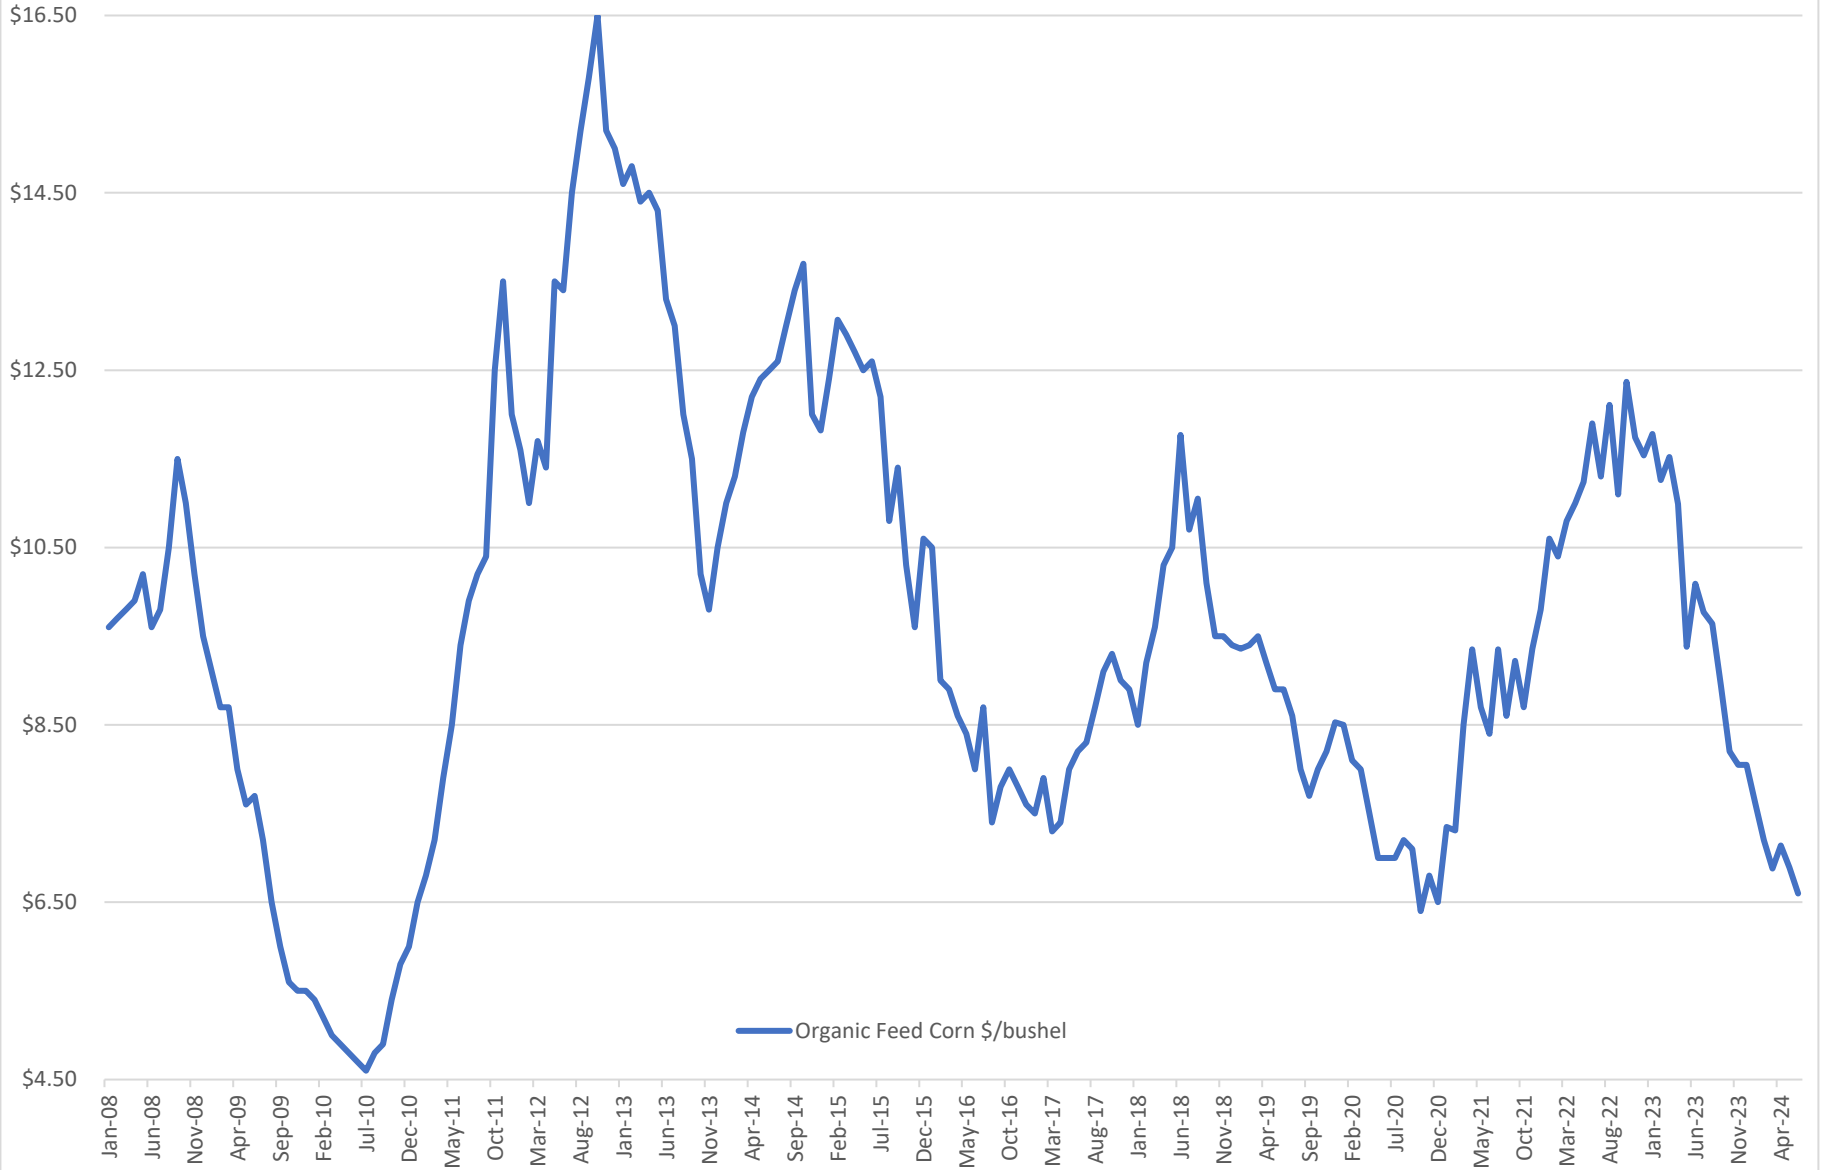

\$/Bushel

Organic Feed Soybean \$/bushel 2008-2024 -USDA Market News Data - FOB Farm and FOB Elevator/Warehouse from 2023 onwards

\$/bushel

Organic Corn Price \$ per bushel 2008-2024 supplied by USDA AMS FOB the Farm and FOB Elevator/Warehouse from 2023 onwards

2017-2023 Soybean meal Ave. \$/ton delivered FOB dealer/warehouse - USDA AMS Data

USDA AMS Data Organic Hay Dollars per ton (Average/year)

\$ per ton