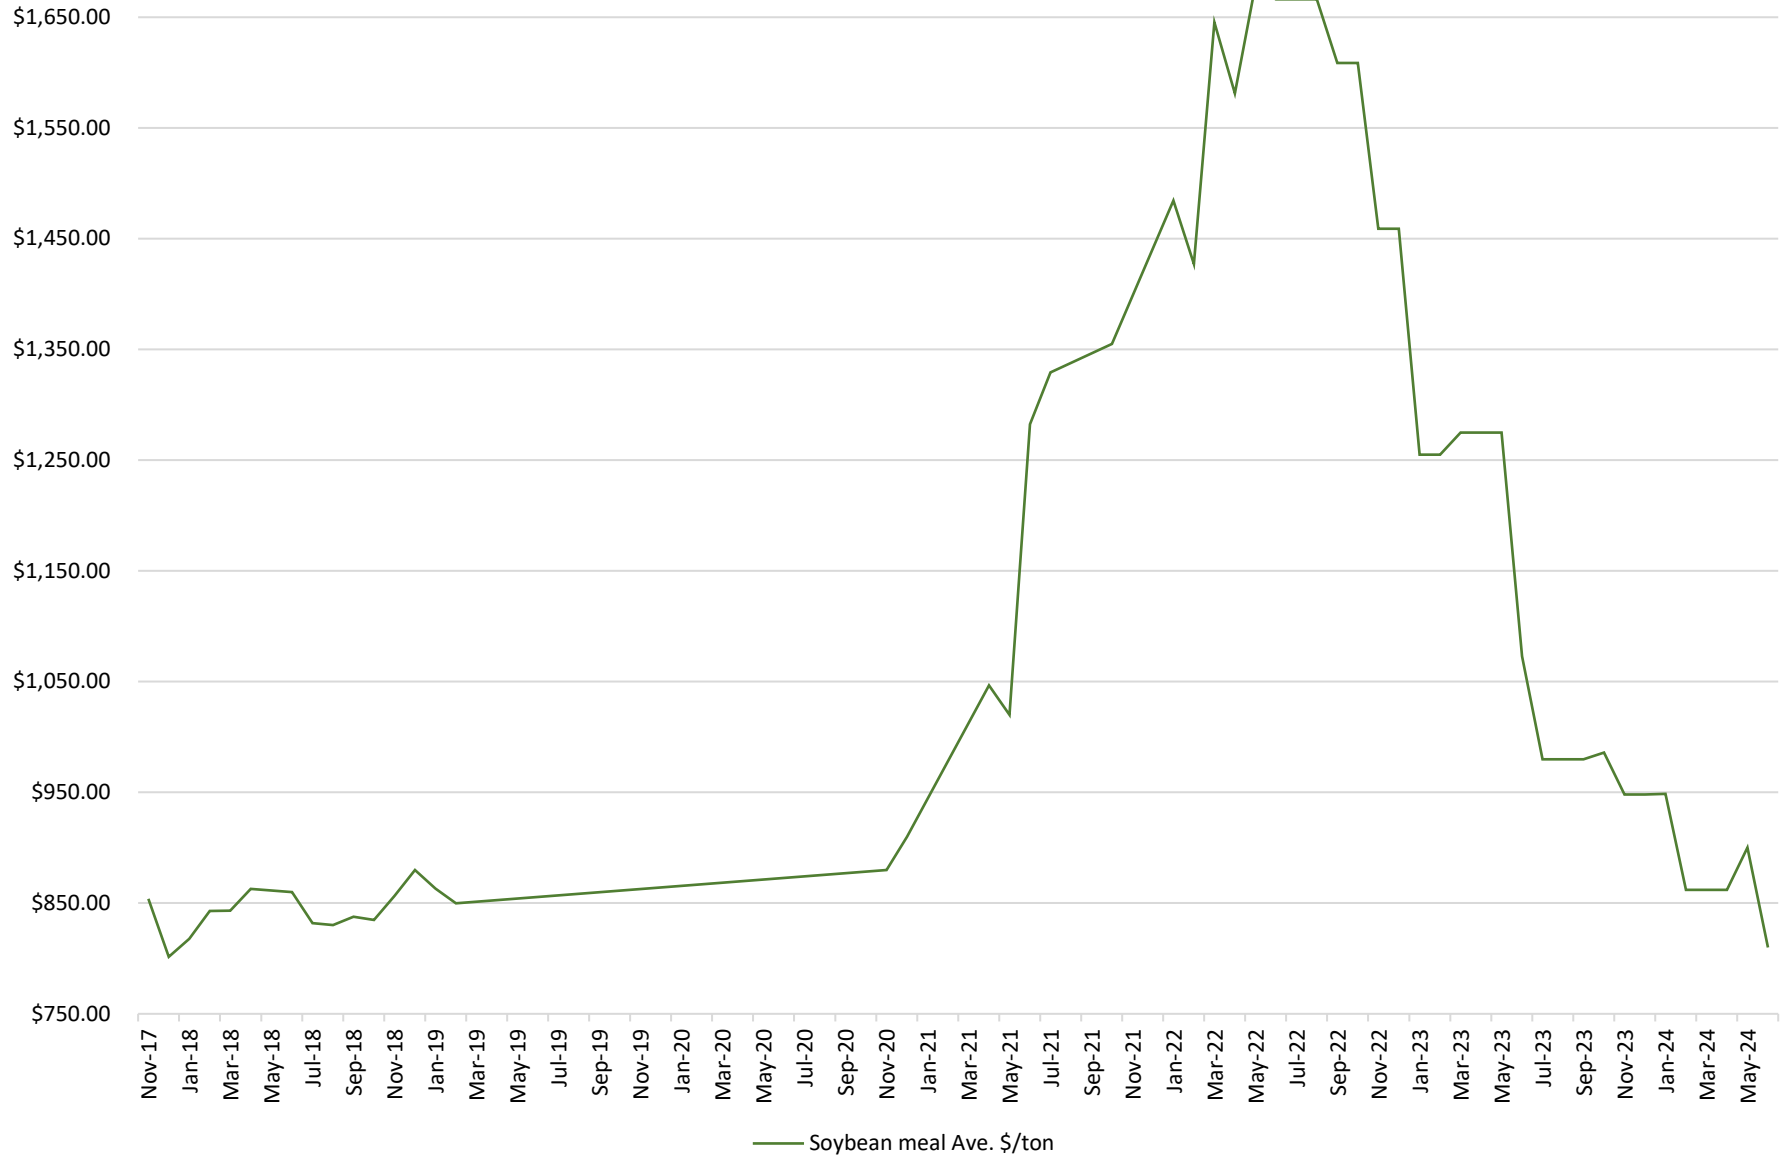

\$/Bushel

Organic Feed Soybean \$/bushel 2008-2024 -USDA Market News Data - FOB Farm and FOB Elevator/Warehouse from 2023 onwards

\$/bushel

Organic Corn Price \$ per bushel 2008-2024 supplied by USDA AMS FOB the Farm and FOB Elevator/Warehouse from 2023 onwards

2017-2023 Soybean meal Ave. \$/ton delivered FOB dealer/warehouse - USDA AMS Data

USDA AMS Data Organic Hay Dollars per ton (Average/year)

\$ per ton