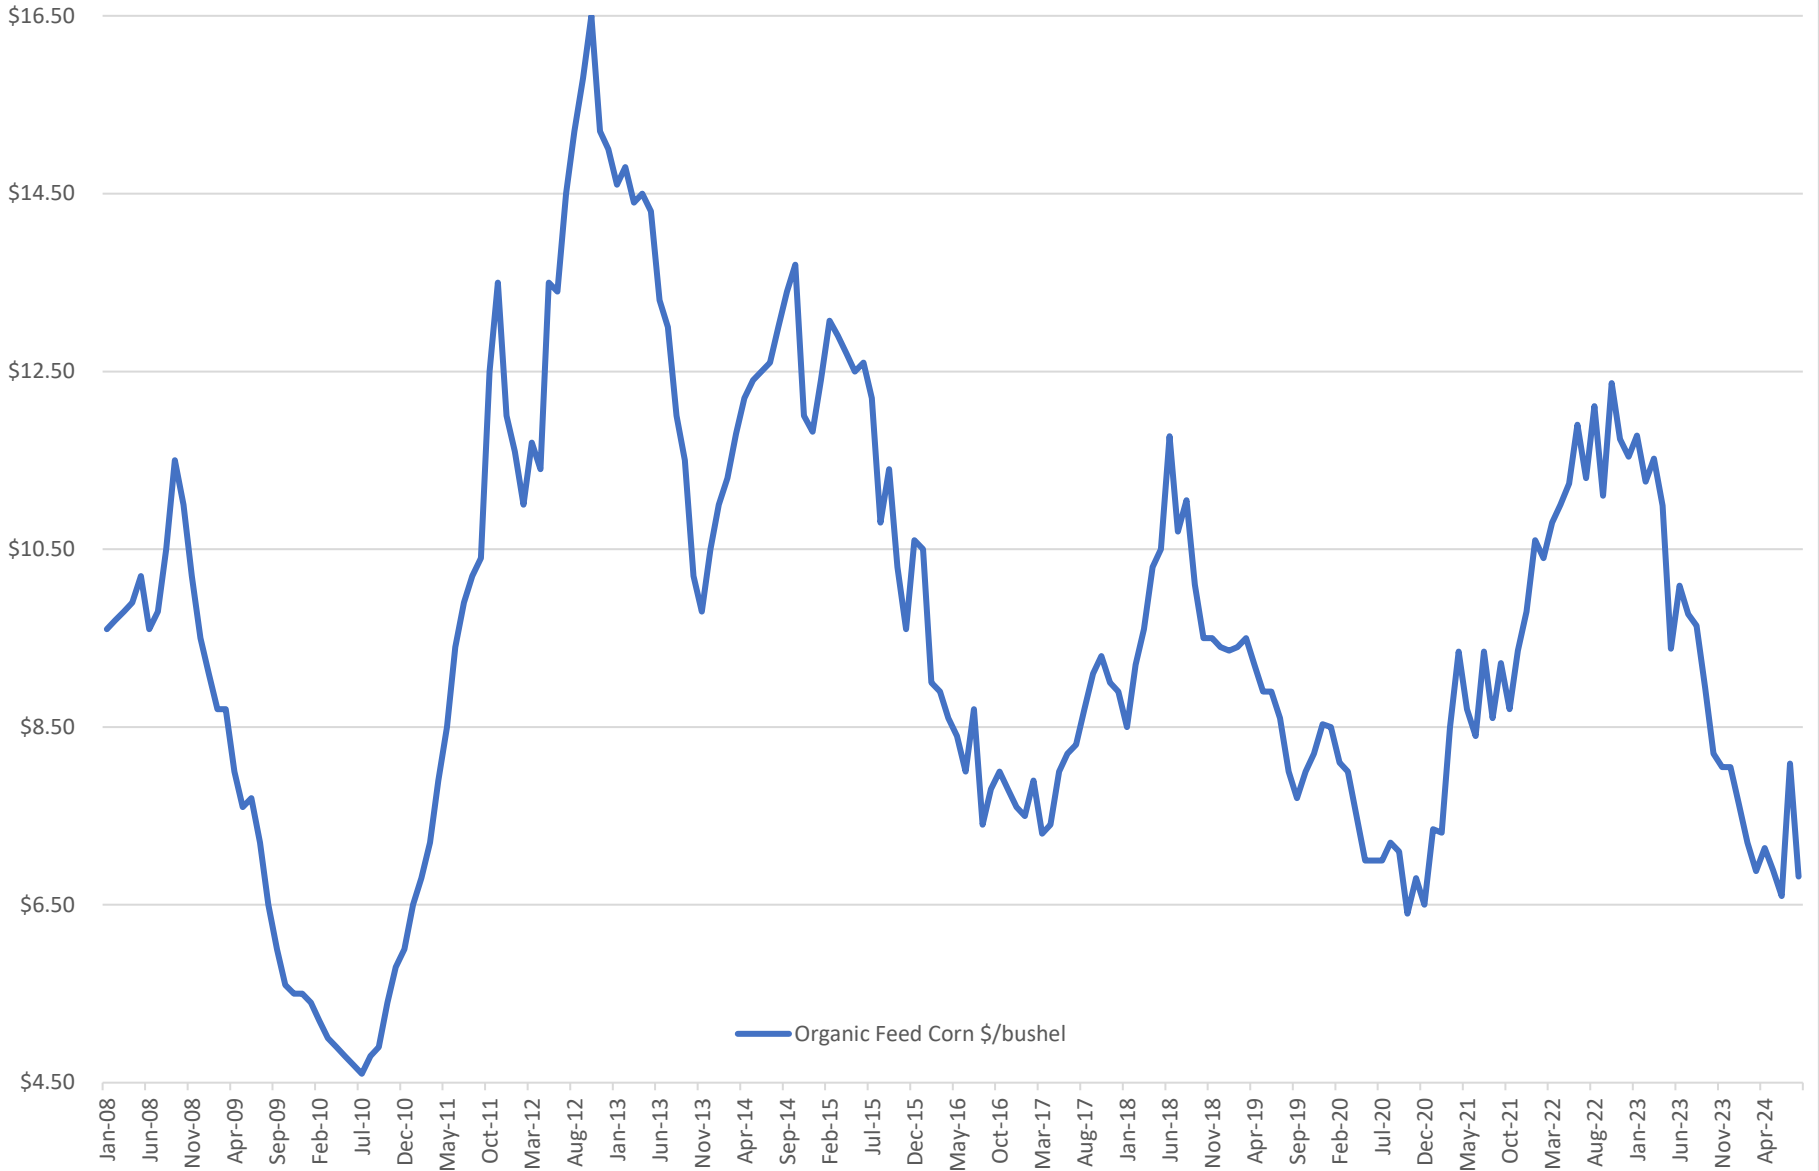

\$/bushel

Organic Corn Price \$ per bushel 2008-2024 supplied by USDA AMS FOB the Farm and FOB Elevator/Warehouse from 2023 onwards

\$/Bushel

Organic Feed Soybean \$/bushel 2008-2024 -USDA Market News Data - FOB Farm and FOB Elevator/Warehouse from 2023 onwards

2017-2023 Soybean meal Ave. \$/ton delivered FOB dealer/warehouse - USDA AMS Data

USDA AMS Data Organic Hay Dollars per ton (Average/year)

\$ per ton

— \$/ton