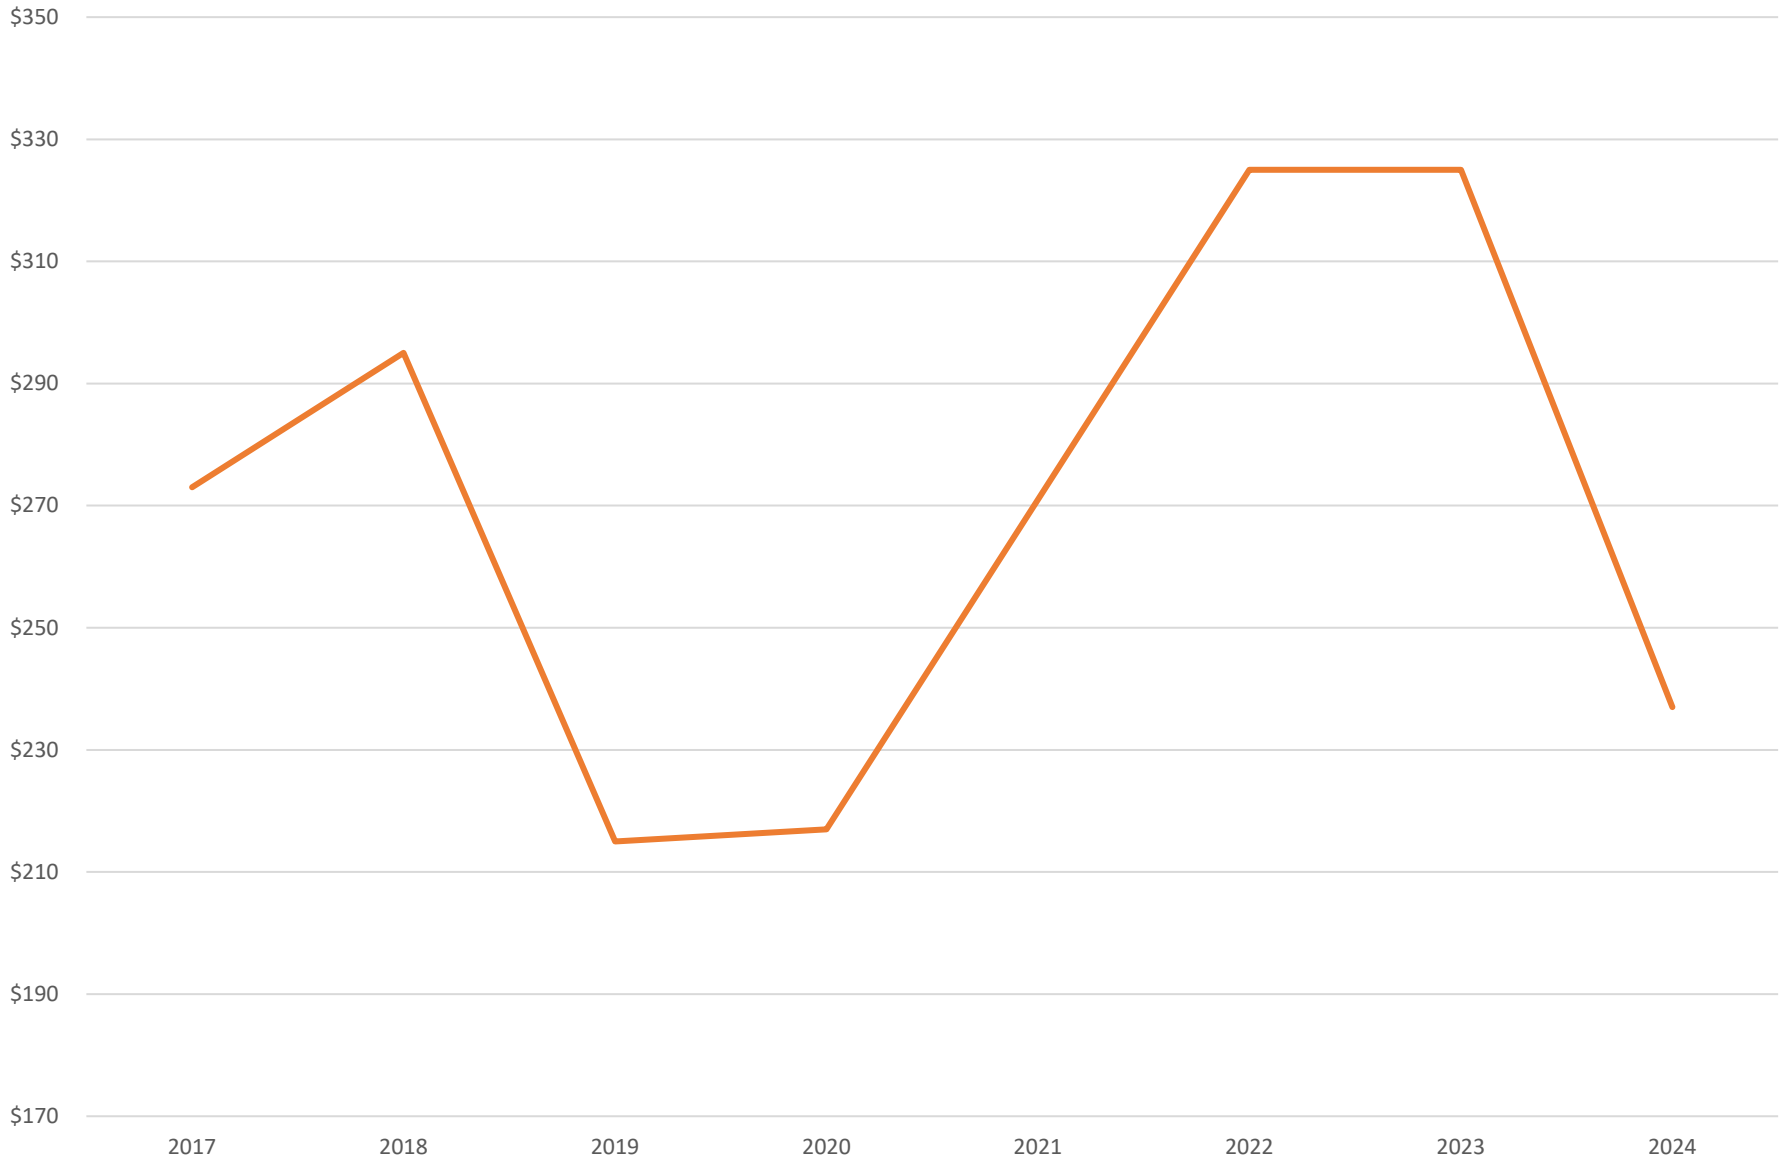

\$/bushel

Organic Corn Price \$ per bushel 2008-2024 supplied by USDA AMS FOB the Farm and FOB Elevator/Warehouse from 2023 onwards

\$/Bushel

Organic Feed Soybean \$/bushel 2008-2024 -USDA Market News Data - FOB Farm and FOB Elevator/Warehouse from 2023 onwards

2017-2023 Soybean meal Ave. \$/ton delivered FOB dealer/warehouse - USDA AMS Data

USDA AMS Data Organic Hay Dollars per ton (Average/year)

\$ per ton

— \$/ton