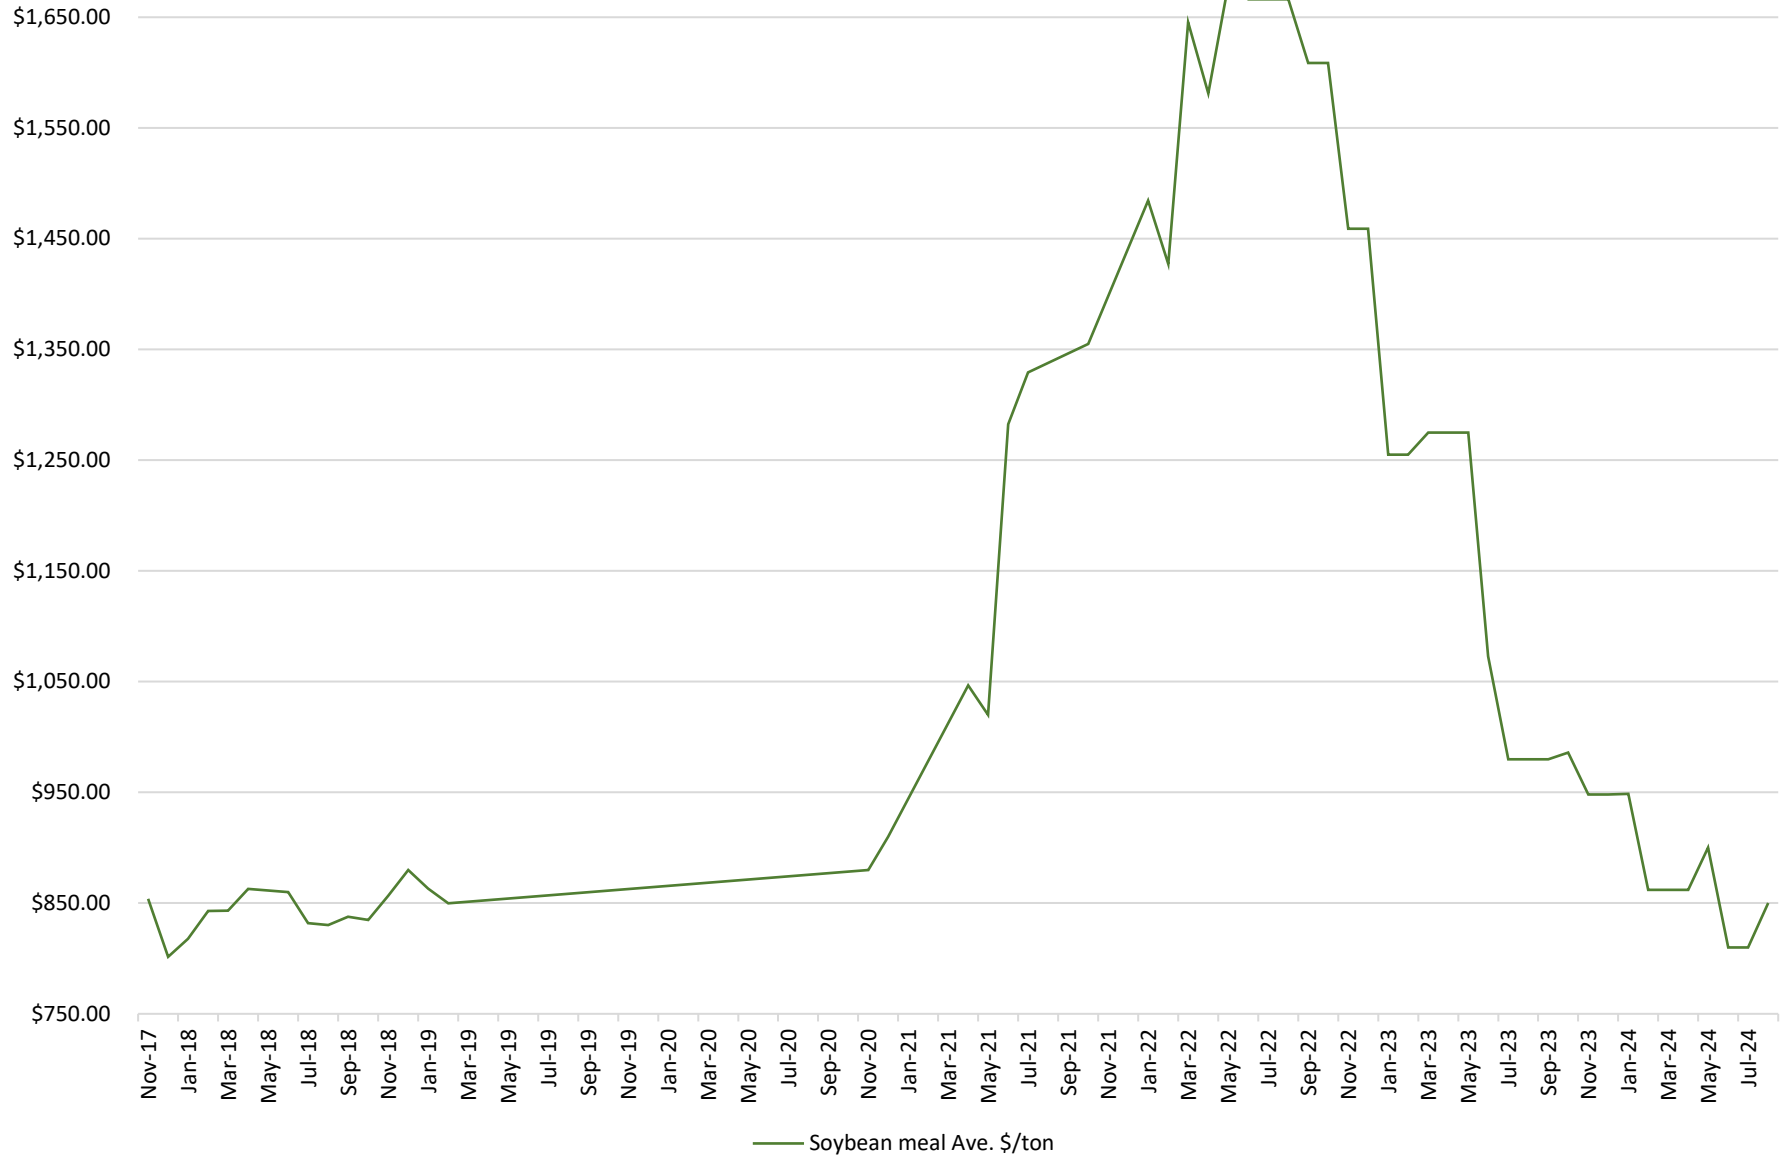

\$/bushel

Organic Corn Price \$ per bushel 2008-2024 supplied by USDA AMS FOB the Farm and FOB Elevator/Warehouse from 2023 onwards

\$/Bushel

Organic Feed Soybean \$/bushel 2008-2024 -USDA Market News Data - FOB Farm and FOB Elevator/Warehouse from 2023 onwards

2017-2023 Soybean meal Ave. \$/ton delivered FOB dealer/warehouse - USDA AMS Data

USDA AMS Data Organic Hay Dollars per ton (Average/year)

\$ per ton

— \$/ton