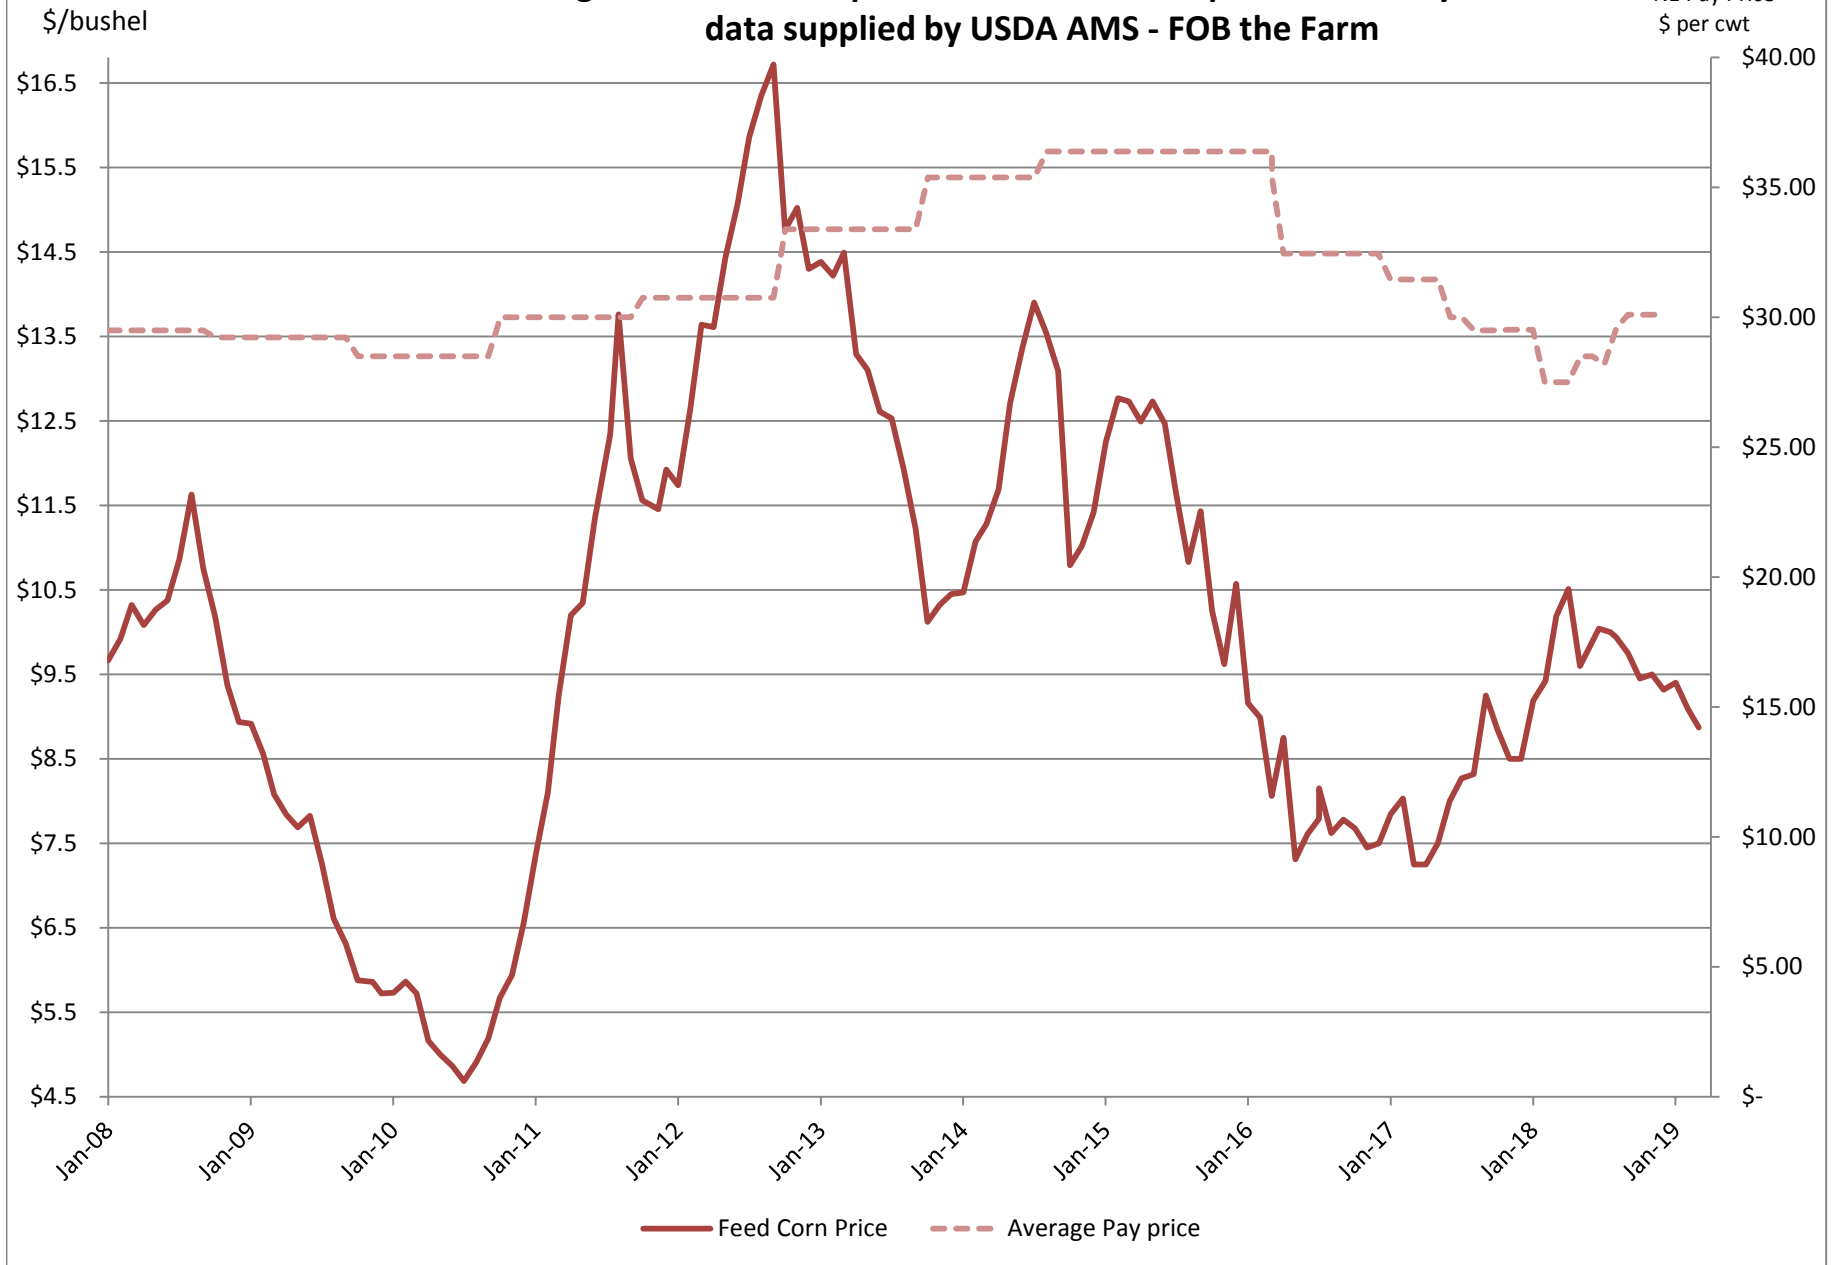

Organic Corn Price Spread 2008 - 2019 Compared to NE Pay Price data supplied by USDA AMS - FOB the Farm

Organic Feed Soybeans Price Spread in 2008-2019 - USDA Market News Data - FOB Farm

\$/bushel
\$30.0